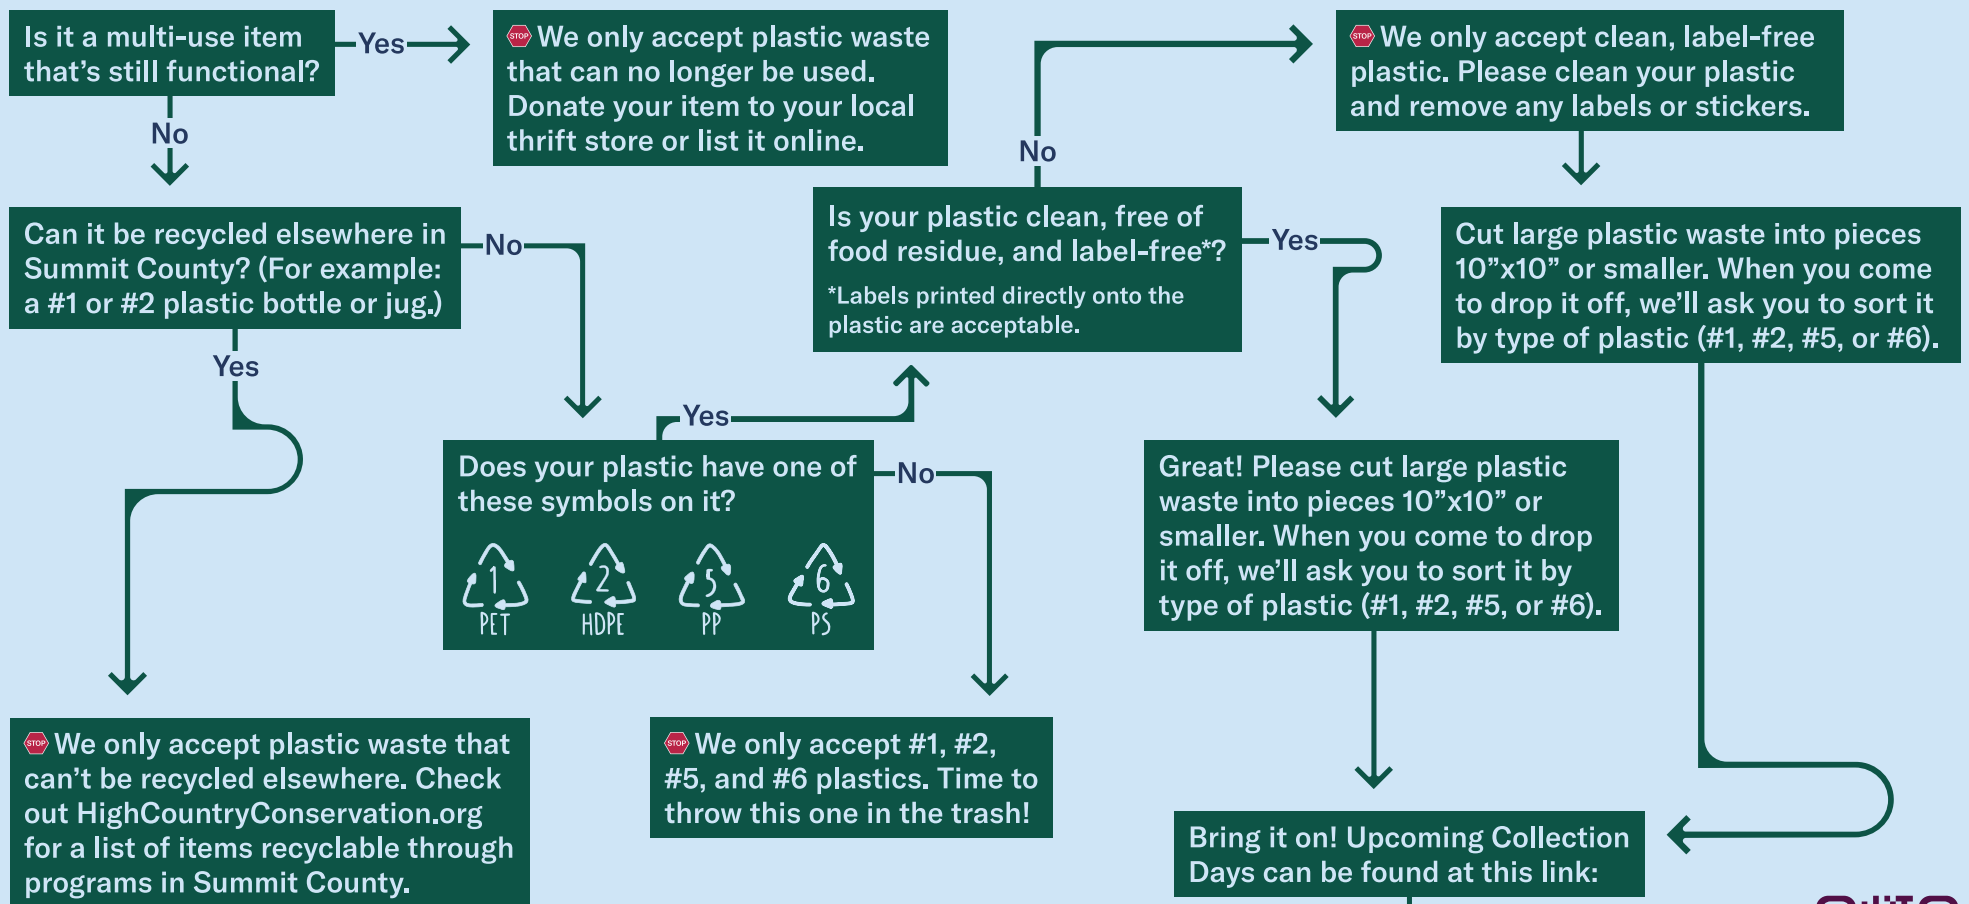

# DOES BRECK CREATE ACCEPT MY PLASTIC?

In order to keep our studio running safely and efficiently, we only accept certain plastic waste. Use this diagram to help determine if we can use your plastic.

More information about Precious Plastic and upcoming collection events at [breckcreate.org/education/precious-plastic](https://breckcreate.org/education/precious-plastic).